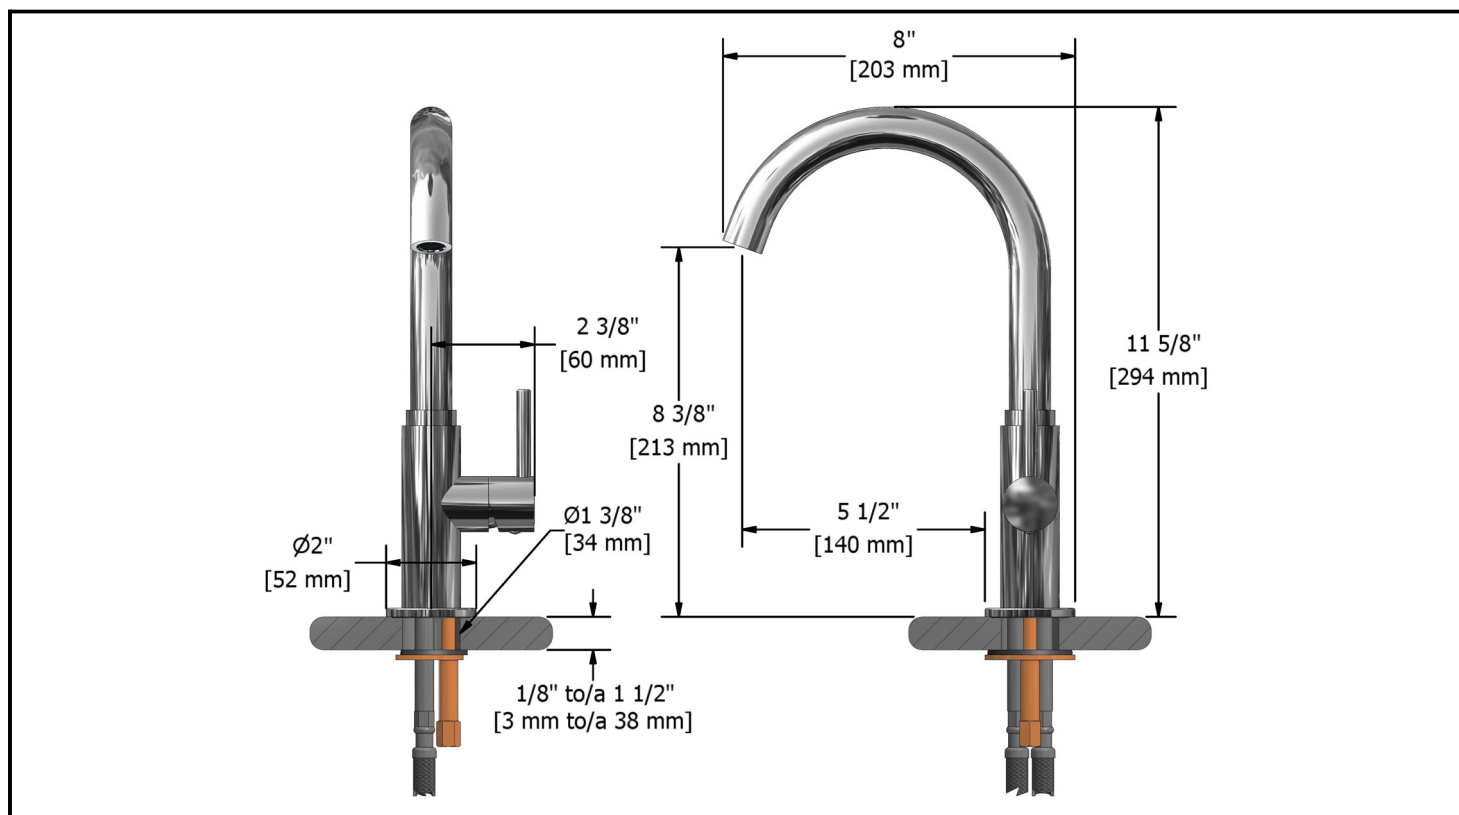

Single hole prep sink faucet

BO601XX

Specifications

Descriptions

- Ceramic cartridge
- 3/8" speedway compression
- Solid brass

Available colors

- C : Chrome
- SS : Stainless steel (PVD)
- BN : Brushed nickel (PVD)

Flows

- Max. flow 8.3 L/min, 2.2 gpm (US) 60psi

Cartridges

- 401-039

Certifications

- CMR248 Approval
- ASME A112.18.1
- NSF61
- CSA B125.1

Warranty

The Riobel inc. product carries a limited LIFETIME warranty on the finish Chrome, Gold (PVD), Brushed nickel (PVD), Night brushed (PVD), Polished nickel (PVD) and all working parts and is guaranteed from the initial date of purchase against all manufacturing defects. Other finished 1 year.