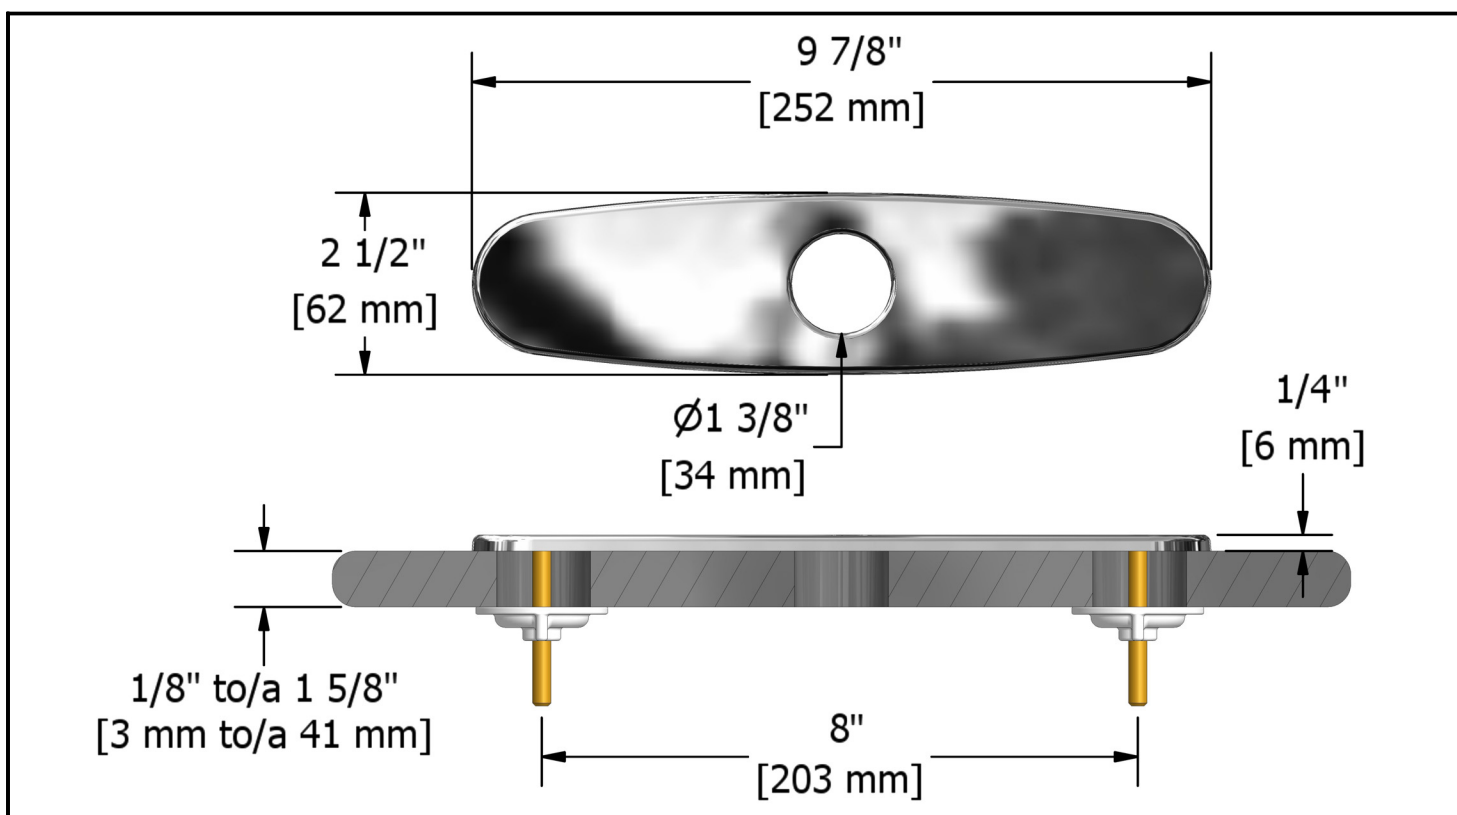

20cm (8") deck plate

PL8XX

Specifications

Descriptions

- Brass
- Attach kit
- MO101, MO201, ML101, ML201, ED101, ED601, BO501 and BO601

Available colors

- C : Chrome
- SS : Stainless steel (PVD)
- BN : Brushed nickel (PVD)