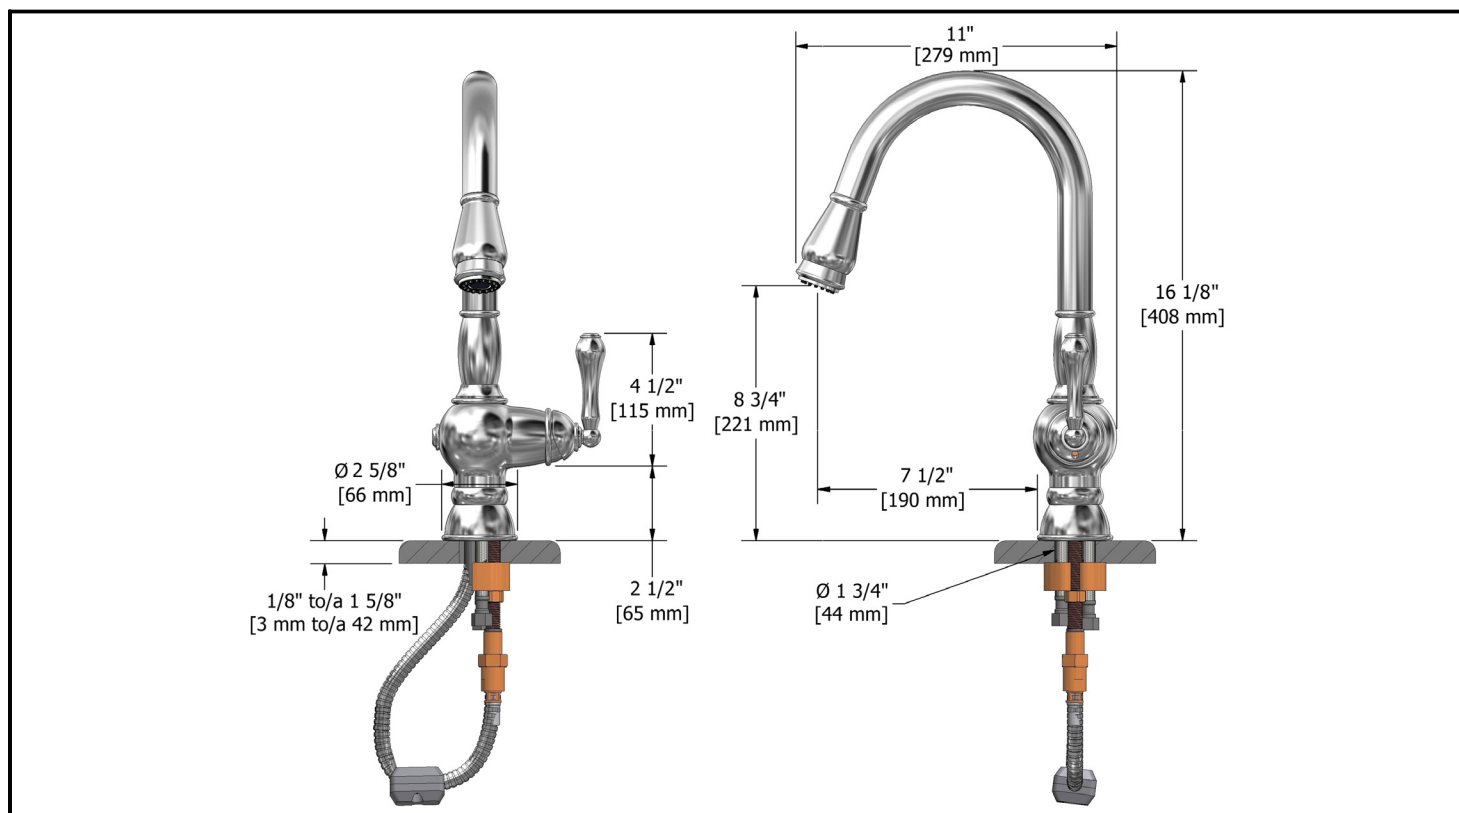

Kitchen faucet with spray

TC101XX

Specifications

Descriptions

- Ceramic cartridge
- 3/8" speedway compression
- Solid brass
- 2 jet pull-down spray

Available colors

- C : Chrome
- SS : Stainless steel (PVD)
- BN : Brushed nickel (PVD)

Flows

- Max. flow 8.3 L/min, 2.2 gpm (US) 60psi

Cartridges

- 401-052

Certifications

- CMR248 Approval
- ASME A112.18.1
- NSF61
- CSA B125.1

Warranty

The Riobel inc. product carries a limited LIFETIME warranty on the finish Chrome, Gold (PVD), Brushed nickel (PVD), Night brushed (PVD), Polished nickel (PVD) and all working parts and is guaranteed from the initial date of purchase against all manufacturing defects. Other finished 1 year.