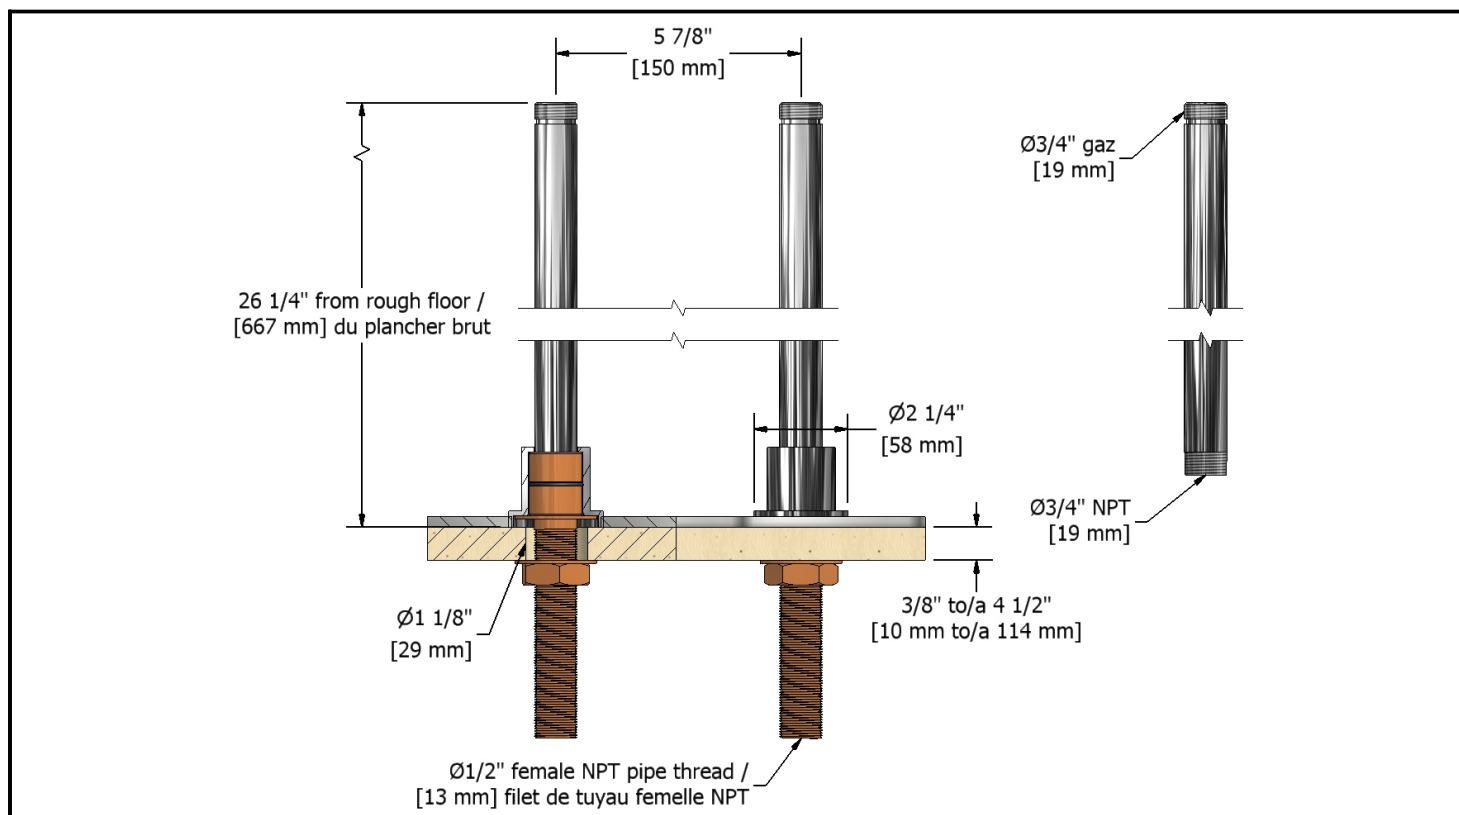

Warranty

The Riobel inc. product carries a limited LIFETIME warranty on the finish Chrome, Gold (PVD), Brushed nickel (PVD), Night brushed (PVD), Polished nickel (PVD) and all working parts and is guaranteed from the initial date of purchase against all manufacturing defects. Other finished 1 year.

Customer service

Ontario, West Canada : 888-287-5354 Quebec, Maritimes, United States : 866-473-8442